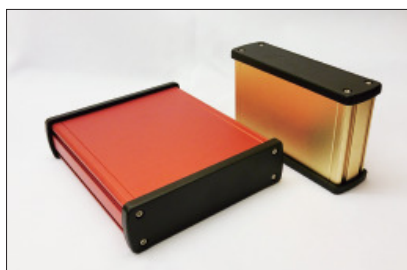

PRODUCT INFORMATION

- 5 different sizes with suitable lengths of extruded aluminium enclosures are provided for indoor desktop device or outdoor wall mounting junction/control box use.
- 5 standard colors (Golden , Silver , Red , Blue & Black anodized finish) & modern aluminium bodys with two type of end panels (plastic & die-casting aluminium end panel) are offered for more selection.
- 0.5mm of recessed area designed in the top is for customer to affix the product label or to do the silk-screen printing.
- Optional continuous rubber seals designed to meet IP66 rating are offered when customers need to install in the cover & use the enclosure in the outdoor.
- Die-casting wall mounting kit with black powder coated (2pcs/pack) are also offered for selection.
- Inserted type of PCB (1.6 mm thick.) & PCB stopper are also provided when customer need to use.

❖ **TYPE A** | Aluminium end panel with extruded aluminium body

❖ **TYPE B** | Plastic end panel with extruded aluminium body

PRODUCT INFORMATION

- Material of the aluminium body : Aluminium alloy 6063
- Material of the aluminium end panel : Aluminium alloy ADC-12
- Color of the aluminium body : Golden <GD> , Silver <SR> , Red <RD> , Blue <BU> & Black <BK> anodized finish
- Color of the aluminium end panel : Black powder coating