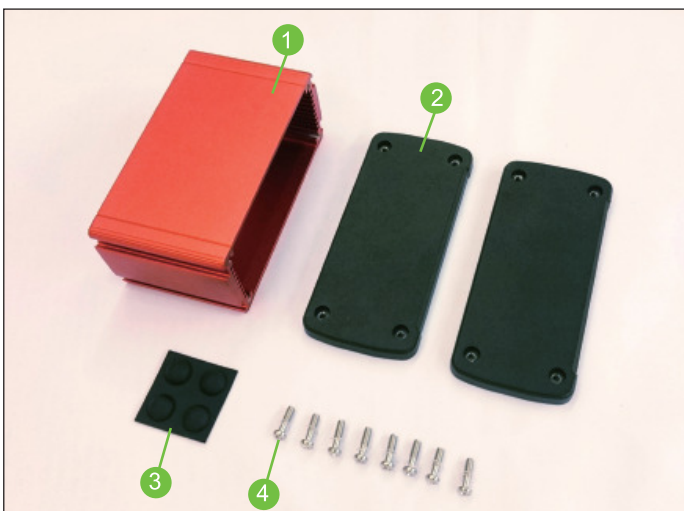

Content

- 1: Aluminium body
- 2: Aluminium end panel
- 3: Rubber feet
- 4: Stainless screw and Polycarbonate washer