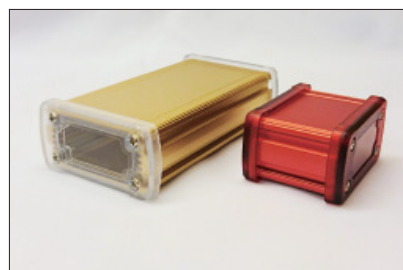

PRODUCT INFORMATION

- 5 different sizes with suitable lengths of extruded aluminium enclosures are provided for indoor desktop device or outdoor wall mounting junction/control box use.
- 5 standard colors (Golden , Silver , Red , Blue & Black anodized finish) & modern aluminium bodys with two type of end panels (plastic & die-casting aluminium end panel) are offered for more selection.
- 0.5mm of recessed area designed in the top is for customer to affix the product label or to do the silk-screen printing.
- Optional continuous rubber seals designed to meet IP66 rating are offered when customers need to install in the cover & use the enclosure in the outdoor.
- Die-casting wall mounting kit with black powder coated (2pcs/pack) are also offered for selection.
- Inserted type of PCB (1.6 mm thick.) & PCB stopper are also provided when customer need to use.

❖ **TYPE A** | Aluminium end panel with extruded aluminium body

❖ **TYPE B** | Plastic end panel with extruded aluminium body

PRODUCT INFORMATION

- Material of the aluminium body : Aluminium alloy 6063
- Material of the aluminium end panel : Aluminium alloy ADC-12
- Color of the aluminium body : Golden <GD> , Silver <SR> , Red <RD> , Blue <BU> & Black <BK> anodized finish
- Color of the aluminium end panel : Black powder coating